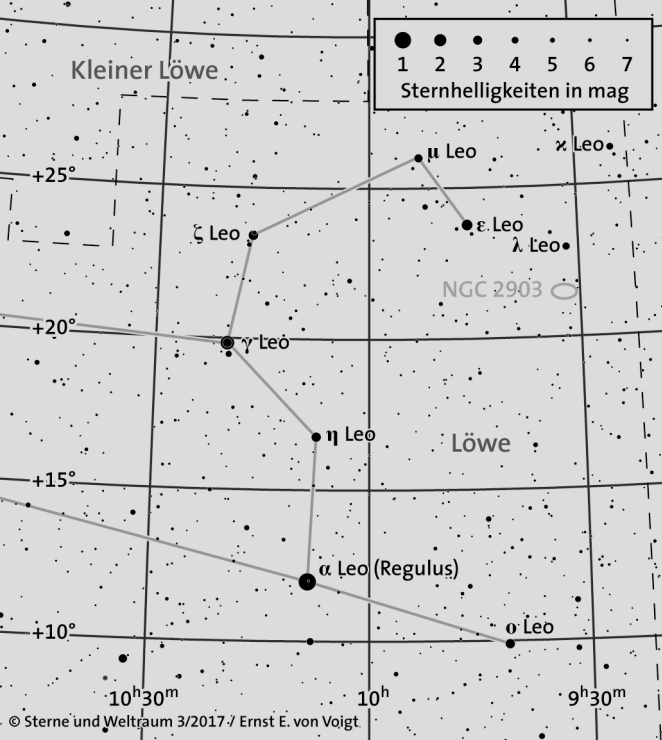

Kleiner Löwe

●	●	●	●	●	●	●
1	2	3	4	5	6	7
Sternhelligkeiten in mag						

ζ Leo

μ Leo

κ Leo

+25°

ε Leo

λ Leo

+20°

NGC 2903

γ Leo

+15°

η Leo

Löwe

+10°

α Leo (Regulus)

ο Leo

10^h30^m

10^h

9^h30^m