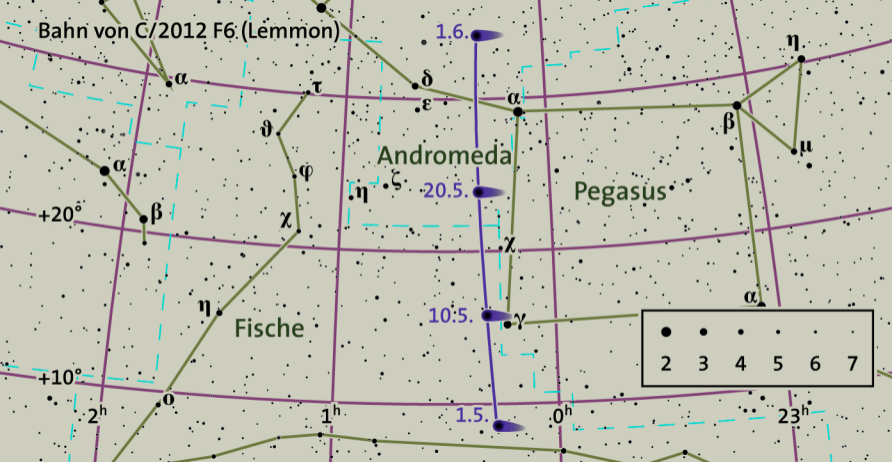

Bahn von C/2012 F6 (Lemmon)

Andromeda

Pegasus

Fische

●	●	●	●	●	●
2	3	4	5	6	7